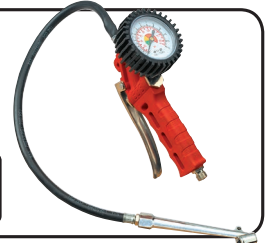

SALE + vat
£30.00

PROS01090 - Screwdriver, Hex Key & Bit Set 44 Piece.

Selection of popular sized screwdrivers, hex keys, bit driver and bits with storage stand.

SALE + vat
£15.00

PROS0472 - Extending L-Bar Wrench Set 3 Piece 1/2" Sq Drive

Supplied with two double end sockets 17 x 19mm and 21 x 23mm

SALE + vat
£7.00

PROSA9312 - Tyre Inflator with Twin Push-On Connector

Fitted with 500mm rubber hose and a twin push-on connector. 0-10bar(0-145psi)