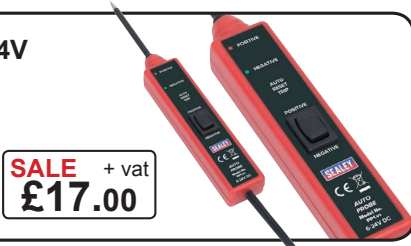

SALE + vat
£17.00