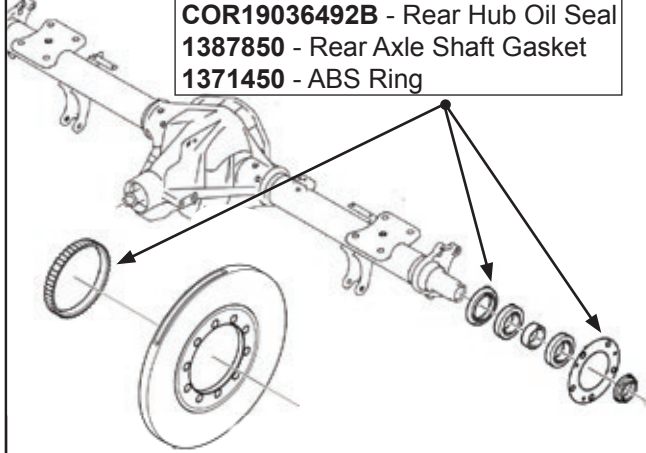

Ford Transit RWD 2006 On

Commonly Replaced When Replacing Rear Brakes

COR19036492B - Rear Hub Oil Seal
1387850 - Rear Axle Shaft Gasket
1371450 - ABS Ring

Ford Transit Door Handles

Ford Transit 2000
- 2006 Outer Door
Handle